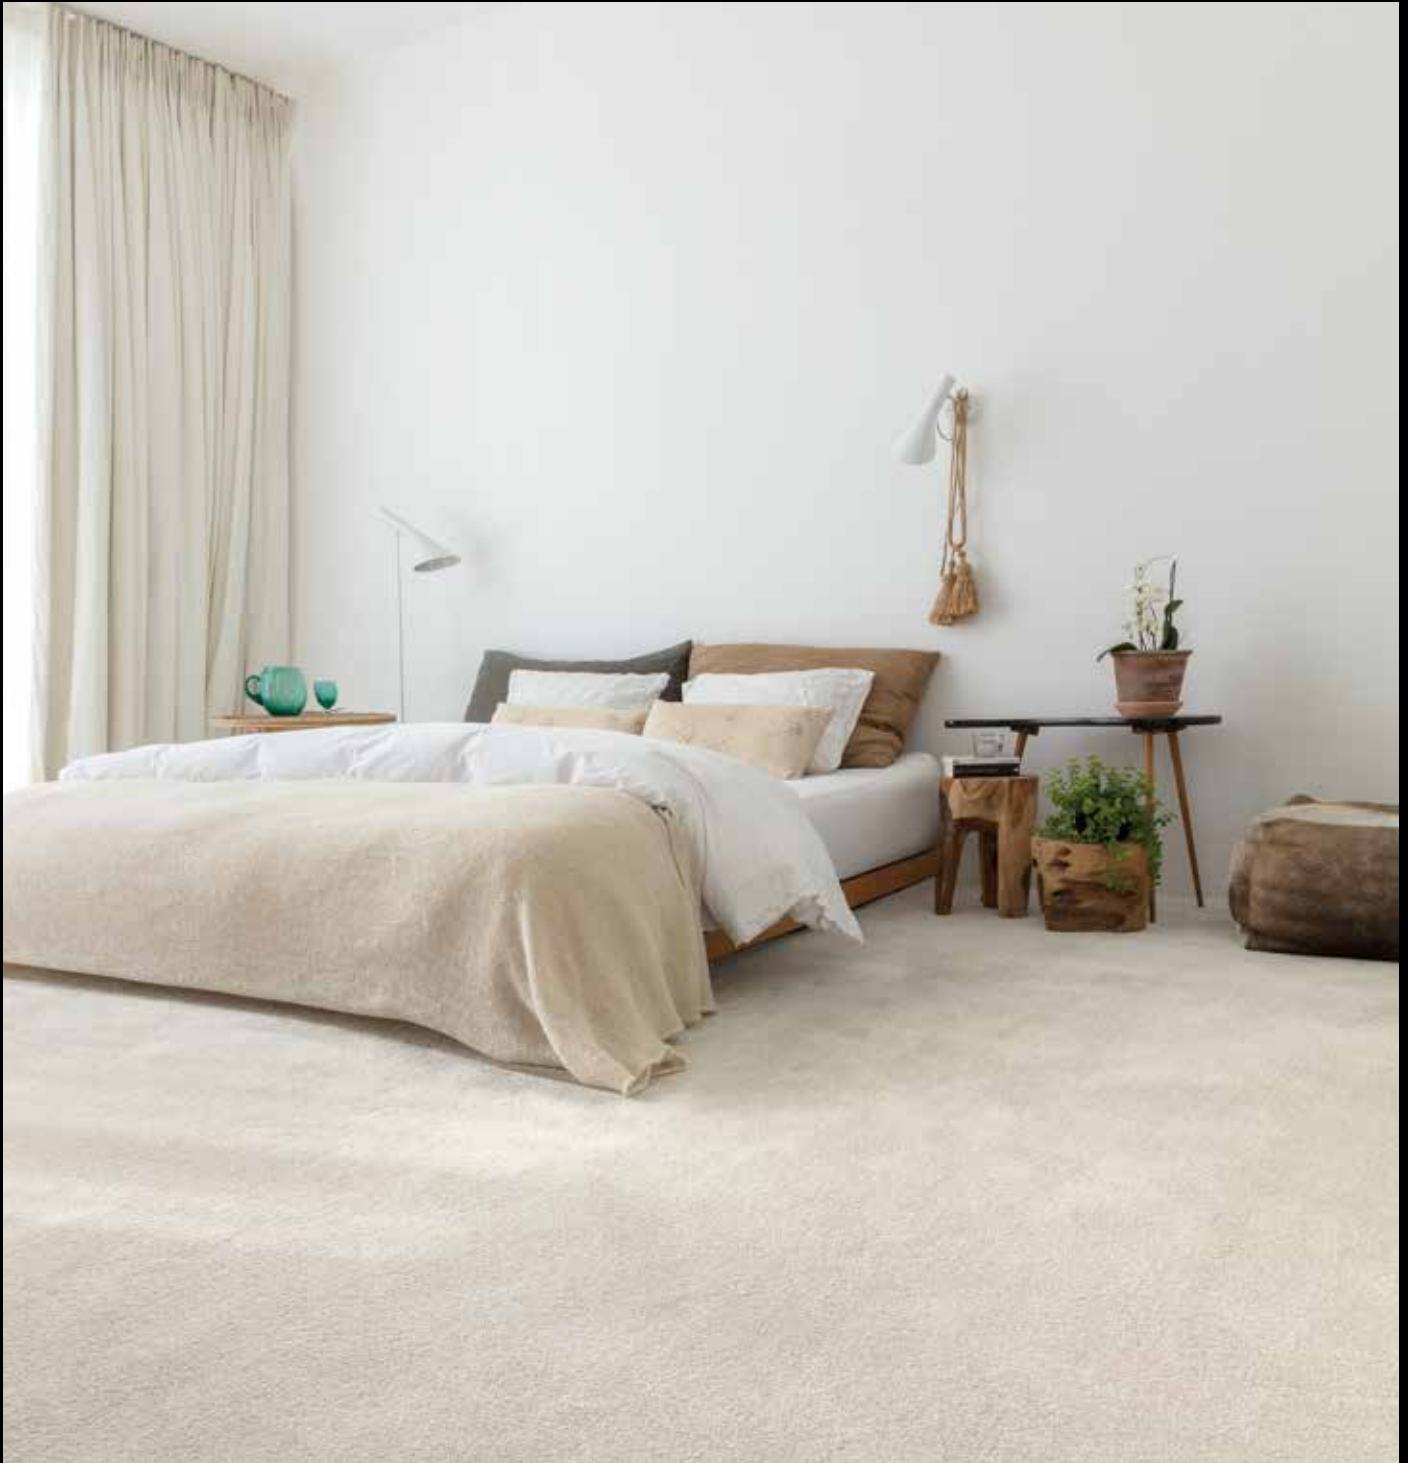

LUXE

luxe tone

your style, your home

Signature®
signaturecarpets