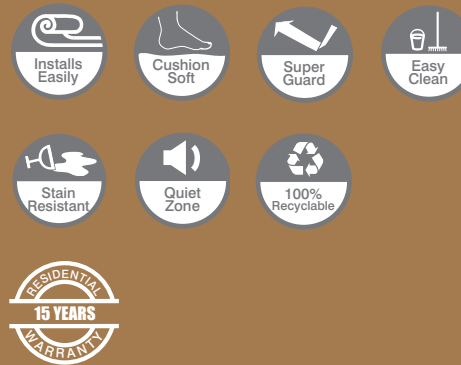

Specifications

Installation:	Unlimited Looselay
Surface:	SuperGuard® PU
Wear Layer:	0.25mm or 0.40mm
Backing:	Textile
Thickness:	2.60mm or 2.80mm
Slip Rating:	R10
Width:	4m
Residential Warranty:	15 Years

*suitable for
irregularities
up to 2mm
in depth &
3mm in width*

*Please refer to Signature Floors' Vinyl Flooring Installation Guidelines for more information.

Terms & Conditions: Specifications are subject to manufacturing tolerances and may be changed without prior notice. Dye lots may vary in colour from sample and between production lots. All product purchases are subject to Signature Floorcoverings Standard Terms & Conditions of Sale. Please refer to our Installation Guideline, Maintenance Manual and Warranty Document for further clarification. As per Competition & Consumer Act (CCA): "Our goods come with guarantees that cannot be excluded under the Australian Consumer Law. You are entitled to a replacement or refund for a major failure and compensation for any other reasonably foreseeable loss or damage. You are also entitled to have the goods repaired or replaced if the goods fail to be of acceptable quality and the failure does not amount to a major failure." Please refer to our warranties on: www.signaturefloors.com.au 03/2018 ©

Signature®
signaturefloors

tel 03 9401 0888
fax 03 9401 0866
signaturefloors.com.au