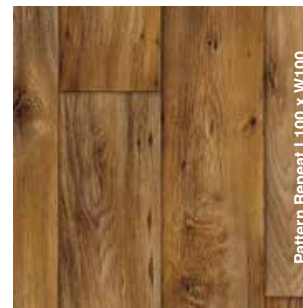

rustic oak 1526745