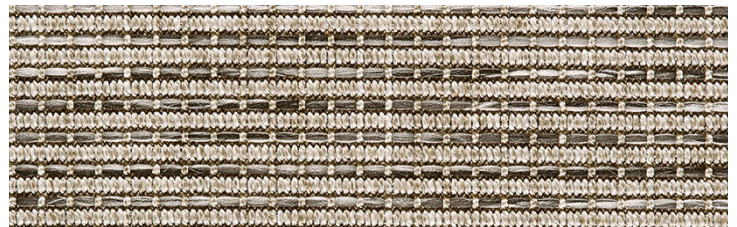

flexible flooring
all weather carpet

inside out™

:indoor outdoor

your style, your home

indoor outdoor carpet inside out™

inside out™

:indoor outdoor

inside out™ terrace 401815

inside out™ villa 401817

inside out™ patio 402515

inside out™ alfresco 404017

inside out™ habitat 402517

inside out™ resort 404617

roll width	• 390cm
fibre	• BCF polypropylene, manufactured in Belgium
fabrication	• flat woven
pile content	• 100% PP Stainsafe®
pile weight	• ca. 1.100 gr/m ²
total weight	• ca. 1.640 gr/m ²
total height	• ca. 5mm
light fastness	• 5 - 6 with enhanced UV protection
water resistance	• 4 - 5
salt water resistance	• 4
thermal resistance	• 0.12m ² K/W
sound insulation	• 22 dB
cleaning	• bleach cleanable
installation	• wall-to-wall or rugs
suitability	• residential & commercial*
warranty	• 10 year residential