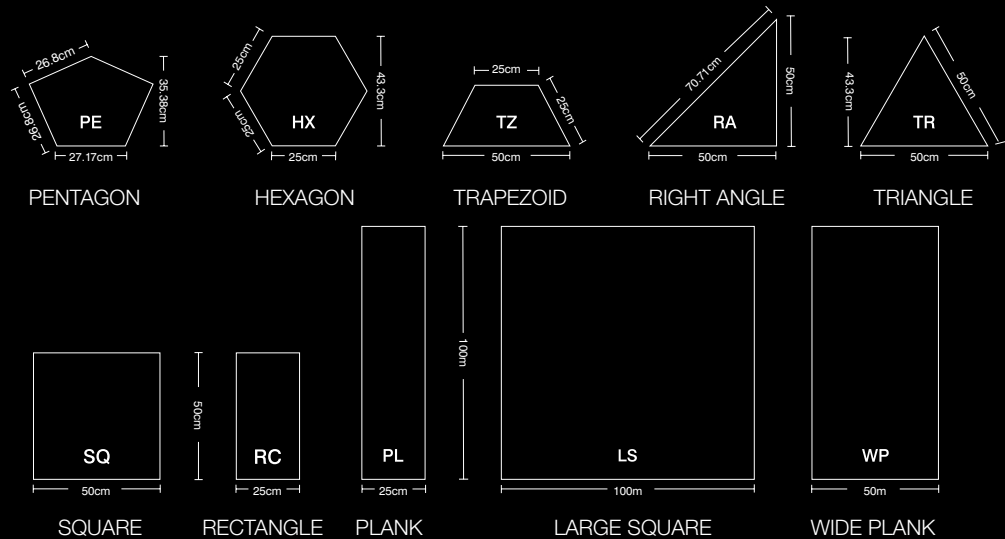

4. Decide on the shape

5. Determine the backing

Thermo Bak™ is a popular option, offering high performance that balances the properties of durability in a high-traffic area.

Comfi Bak® is an integrated cushion backing offering superior acoustic performance, absorbing up to 30% airborne sound and 32db of impact sound. With improved insulation, this backing provides additional softness underfoot and longevity. Composed of 100% recycled PET with each m² of modular carpet containing 48 recycled PET bottles.

product construction
yarn/fibre
pile weight
pile height
gauge
total thickness

layers semi custom modular
multi-level loop
solution dyed nylon & nylon 6.0
1020g/m² (30oz)
5.5mm

tile size
carton size
total weight

1/10
8.5mm (Thermo Bak™)
10.5mm (Comfi Bak®)
refer to page 10
4m² (varies depending on shape selection)
6kg/m² (Thermo Bak™)
5.8kg/m² (Comfi Bak®)

dimensional stability
backing

<0.15%
Thermo Bak™
Comfi Bak® (recommended on squares & planks)
directional, ashlar, quarter turn, random -
depending on shape selection

installation method

electrostatic propensity
fire rating ISO 9239.1
recommended adhesive
minimum order
lead time
traffic
warranty
fire
stain/soil
sustainability

<3.0kv
>4.5 kw/m² critical radiant flux
RLA Polymers GS300
100m²
8 weeks
commercial extra heavy duty
15 years limited
suitable all areas
Ultra Gard
GreenTag® Green Rate Level A
EPDs and Declare labels
WELL and LBC eligible

Declare.

circul8
LOCAL RECYCLING INITIATIVE

Specifications are subject to manufacturing tolerances and may be changed without prior notice. Dye lots may vary in colour from sample and between production lots. All product purchases are subject to Signature Floorcoverings Standard Terms and Conditions of Sale. Please refer to our Installation Guidelines, Maintenance Manual and Warranty Document for further clarification. As per Competition & Consumer Act (CCA): "Our goods come with guarantees that cannot be excluded under the Australian Consumer Law. You are entitled to a replacement or refund for a major failure and compensation for any other reasonably foreseeable loss or damage. You are also entitled to have the goods repaired or replaced if the goods fail to be of acceptable quality and the failure does not amount to a major failure." 11/2022©