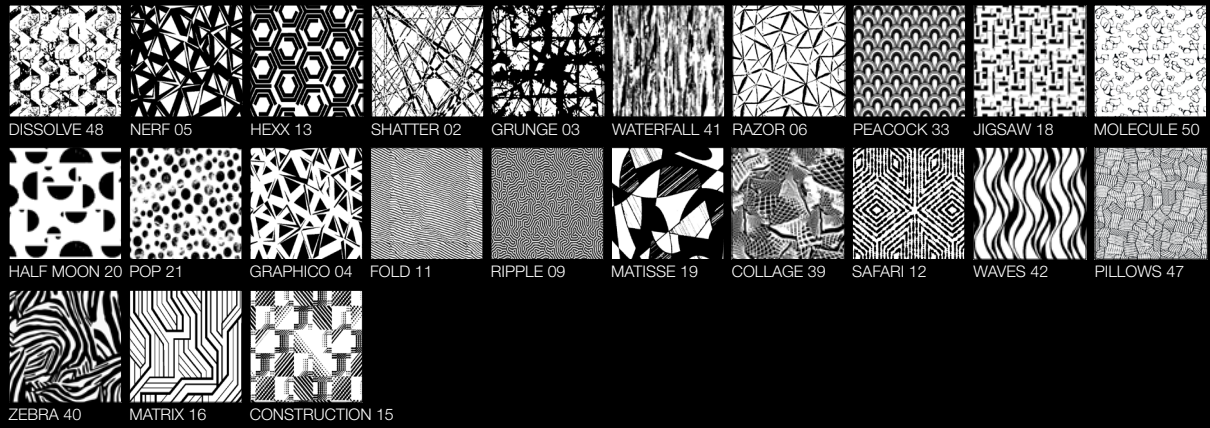

Layers

Semi Custom Modular Collection

Signature

Design your bespoke modular carpet with Layers.

1. Pick the pattern

Inspired by Nature

Excited by Abstraction

Moved by our Built World

2. Choose the colour

Vivid 202

3. Select the base

Pure Planks

BASE CIRRUS 60000

BASE STORM 20000

BASE MINERAL 50000

BASE TERRAIN 40000