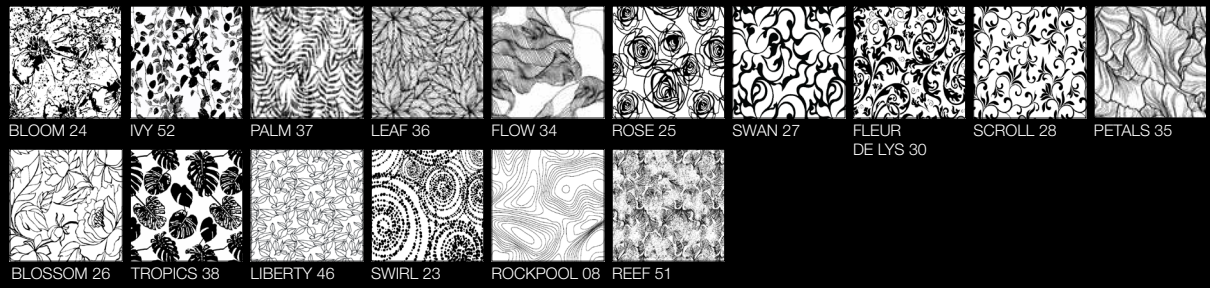

Design your bespoke modular carpet with Layers.

1. Pick the pattern

Inspired by Nature