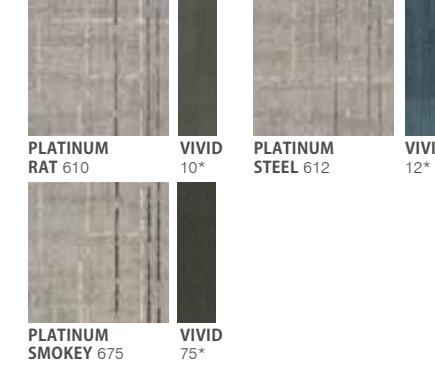

SPECIFICATIONS

product	intelli tiles, strike & strikeout
construction	textured loop & tip shear
yarn/fibre	Antron Lumena® & Antron Legacy®
pile weight	816g/m²
pile height	4mm
gauge	1/12
tile size	500mm x 500mm
total thickness	7mm
carton size	5sqm
total weight	5.3kg/m²
dimensional stability	<0.15%
backing	Thermo Bak™, Comfi Bak® (PET)
electrostatic propensity	<3.0kv
fire rating ISO 9239.1	5.5 kw/m² critical radiant flux
recommended adhesive	RLA Polymers GS300
installation method	quarter turn, ashlar, directional
co-ordinates with availability	all carpet tiles in stock

Traffic

Extra Heavy Duty Commercial

Warranty

15 Year Limited

Fire

Suitable All Areas

Stain/Soil

Ultragard

IN STOCK

UL

CERTIFIED

ENVIRONMENTAL

PRODUCTS (UL GREENGUARD)

MEMBER OF GREEN TAG CERTIFIED

GREEN TAG CERTIFIED

Declare.

WITH THANKS
TO OUR FURNITURE PARTNERS

FANULI CAFECULTURE+insITU ownworld.com.au

*VIVID carpet tile co-ordinates

Signature