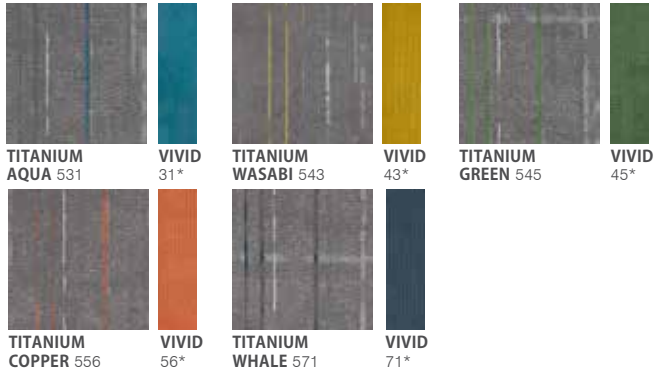

SPECIFICATIONS

product	intelli tiles, strike & strikeout
construction	textured loop & tip shear
yarn/fibre	Antron Lumena® & Antron Legacy®
pile weight	816g/m²
pile height	4mm
gauge	1/12
tile size	500mm x 500mm
total thickness	7mm
carton size	5sqm
total weight	5.3kg/m²
dimensional stability	<0.15%
backing	Thermo Bak™, Comfi Bak® (PET)
electrostatic propensity	<3.0kv
fire rating ISO 9239.1	5.5 kw/m² critical radiant flux
recommended adhesive	RLA Polymers GS300
installation method	quarter turn, ashlar, directional
co-ordinates with availability	all carpet tiles in stock

Traffic

Extra Heavy Duty Commercial

Warranty

15 Year Limited

Fire

Suitable All Areas

Stain/Soil

Ultragard

IN STOCK

UL

CERTIFIED

ENVIRONMENTAL

PRODUCTS (UL GREENGUARD)

MEMBER OF GREEN TAG CERTIFIED

GREEN TAG CERTIFIED

Declare.

WITH THANKS
TO OUR FURNITURE PARTNERS

FANULI CAFECULTURE+insITU ownworld.com.au

*VIVID carpet tile co-ordinates

Signature