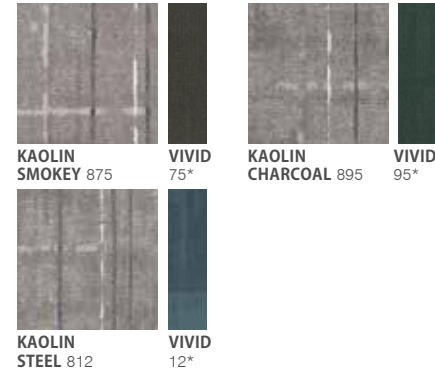

SPECIFICATIONS

product	intelli tiles, strike & strikeout
construction	textured loop & tip shear
yarn/fibre	Antron Lumena® & Antron Legacy®
pile weight	816g/m²
pile height	4mm
gauge	1/12
tile size	500mm x 500mm
total thickness	7mm
carton size	5sqm
total weight	5.3kg/m²
dimensional stability	<0.15%
backing	Thermo Bak™, Comfi Bak® (PET)
electrostatic propensity	<3.0kv
fire rating ISO 9239.1	5.5 kw/m² critical radiant flux
recommended adhesive	RLA Polymers GS300
installation method	quarter turn, ashlar, directional
co-ordinates with availability	all carpet tiles in stock

Traffic

Extra Heavy Duty Commercial

Warranty

15 Year Limited

Fire

Suitable All Areas

Stain/Soil

Ultragard

IN STOCK

UL

CERTIFIED

ENVIRONMENTAL

PRODUCTS (UL GREENGUARD)

MEMBER OF GREEN TAG CERTIFIED

GREEN TAG CERTIFIED

Declare.

WITH THANKS
TO OUR FURNITURE PARTNERS

FANULI CAFECULTURE+insITU ownworld.com.au

*VIVID carpet tile co-ordinates

Signature