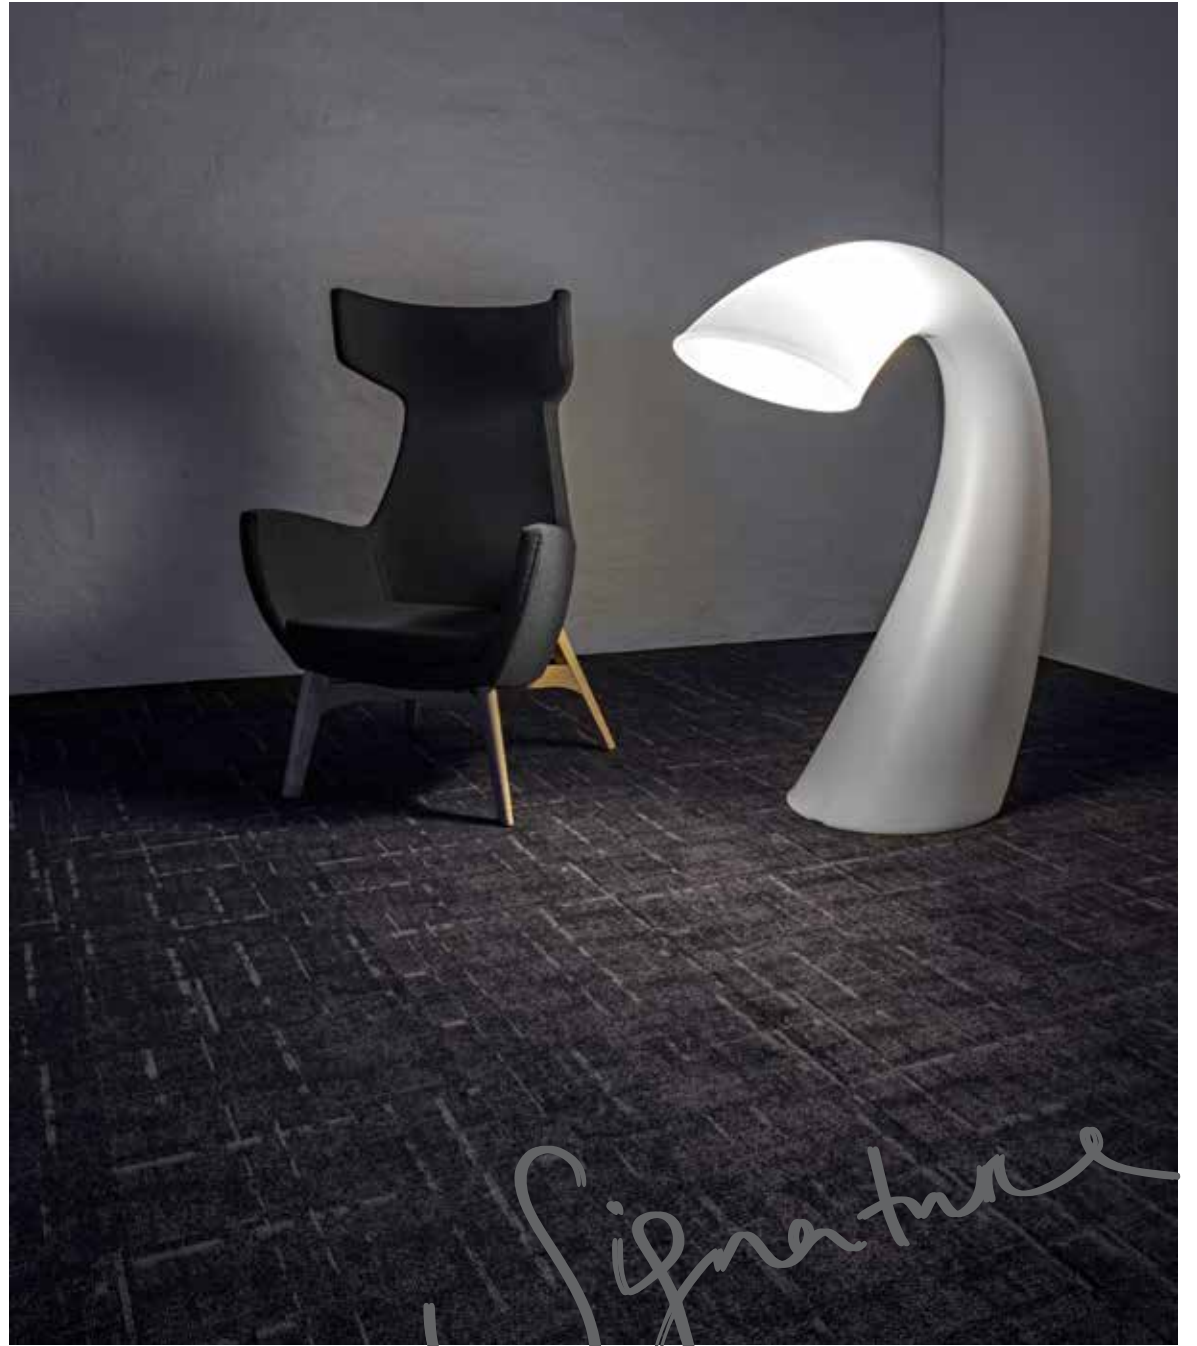

- rightangle
- rectangle
- hexagon
- trapezoid
- triangle
- square

And also in VIVID 101 colours.

* 50m² minimum order applies

strike platinum smokey

strikeout charcoal

GRAPHITE

CHARCOAL

CLAY