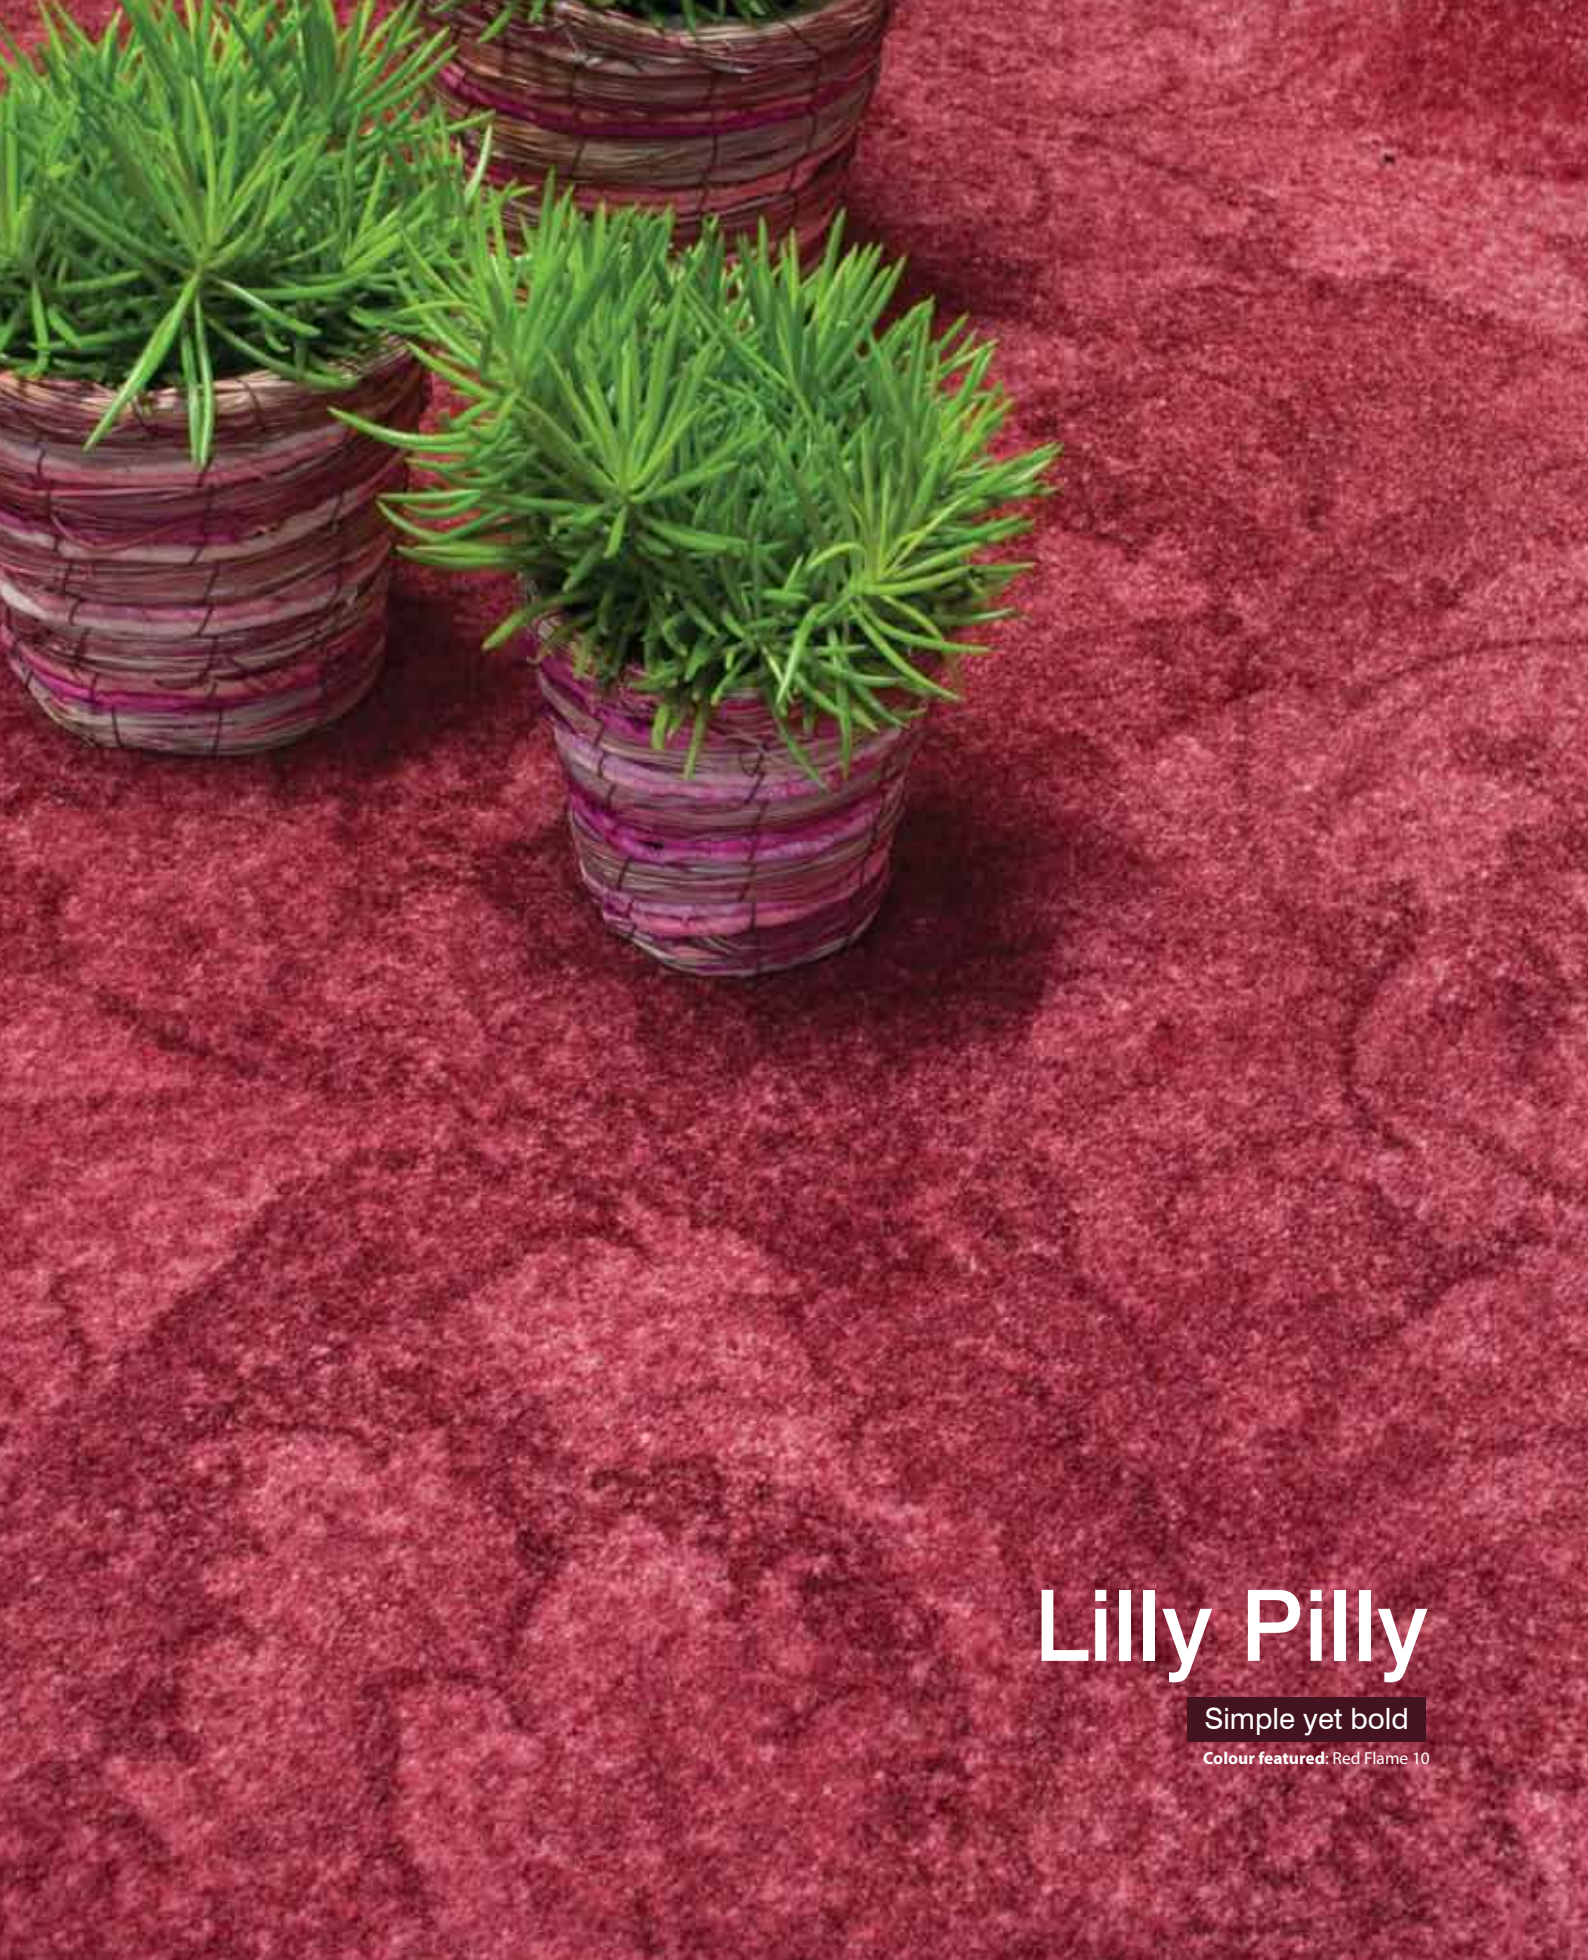

Quality. Style. Inspiration.

Signature
floorcoverings®

Lilly Pilly

Simple yet bold

Colour featured: Red Flame 10

Simple yet bold.

The Lilly Pilly range ticks all the boxes for comfort! Constructed with the new advanced 52 ounce of springback carpet fibre technology accompanied with a pile height of 16.5mm, it is designed to be tough enough to take the wear and demands of everyday life.

This carpet is suited to all residential applications and has the added confidence of Scotchgard® for soil and stain protection.

Hedgemaster 39

Tiny Trev 36

Bush Christmas 35

Aussie Southern 97

Elite 49

Royal Flame 10

Hot Flush 66

Specifications

Fibre:	Springback	Pattern Match:	202cm (W) x 94cm (L)
Fibre Weight:	52 ounce	Gauge:	1/8
Pile Height:	16.5 mm	Backing:	Fusion
Width:	3.98 metres	Standard Roll Size:	25 metres

10 year **WEAR** WARRANTY
FOR RESIDENTIAL CARPETS